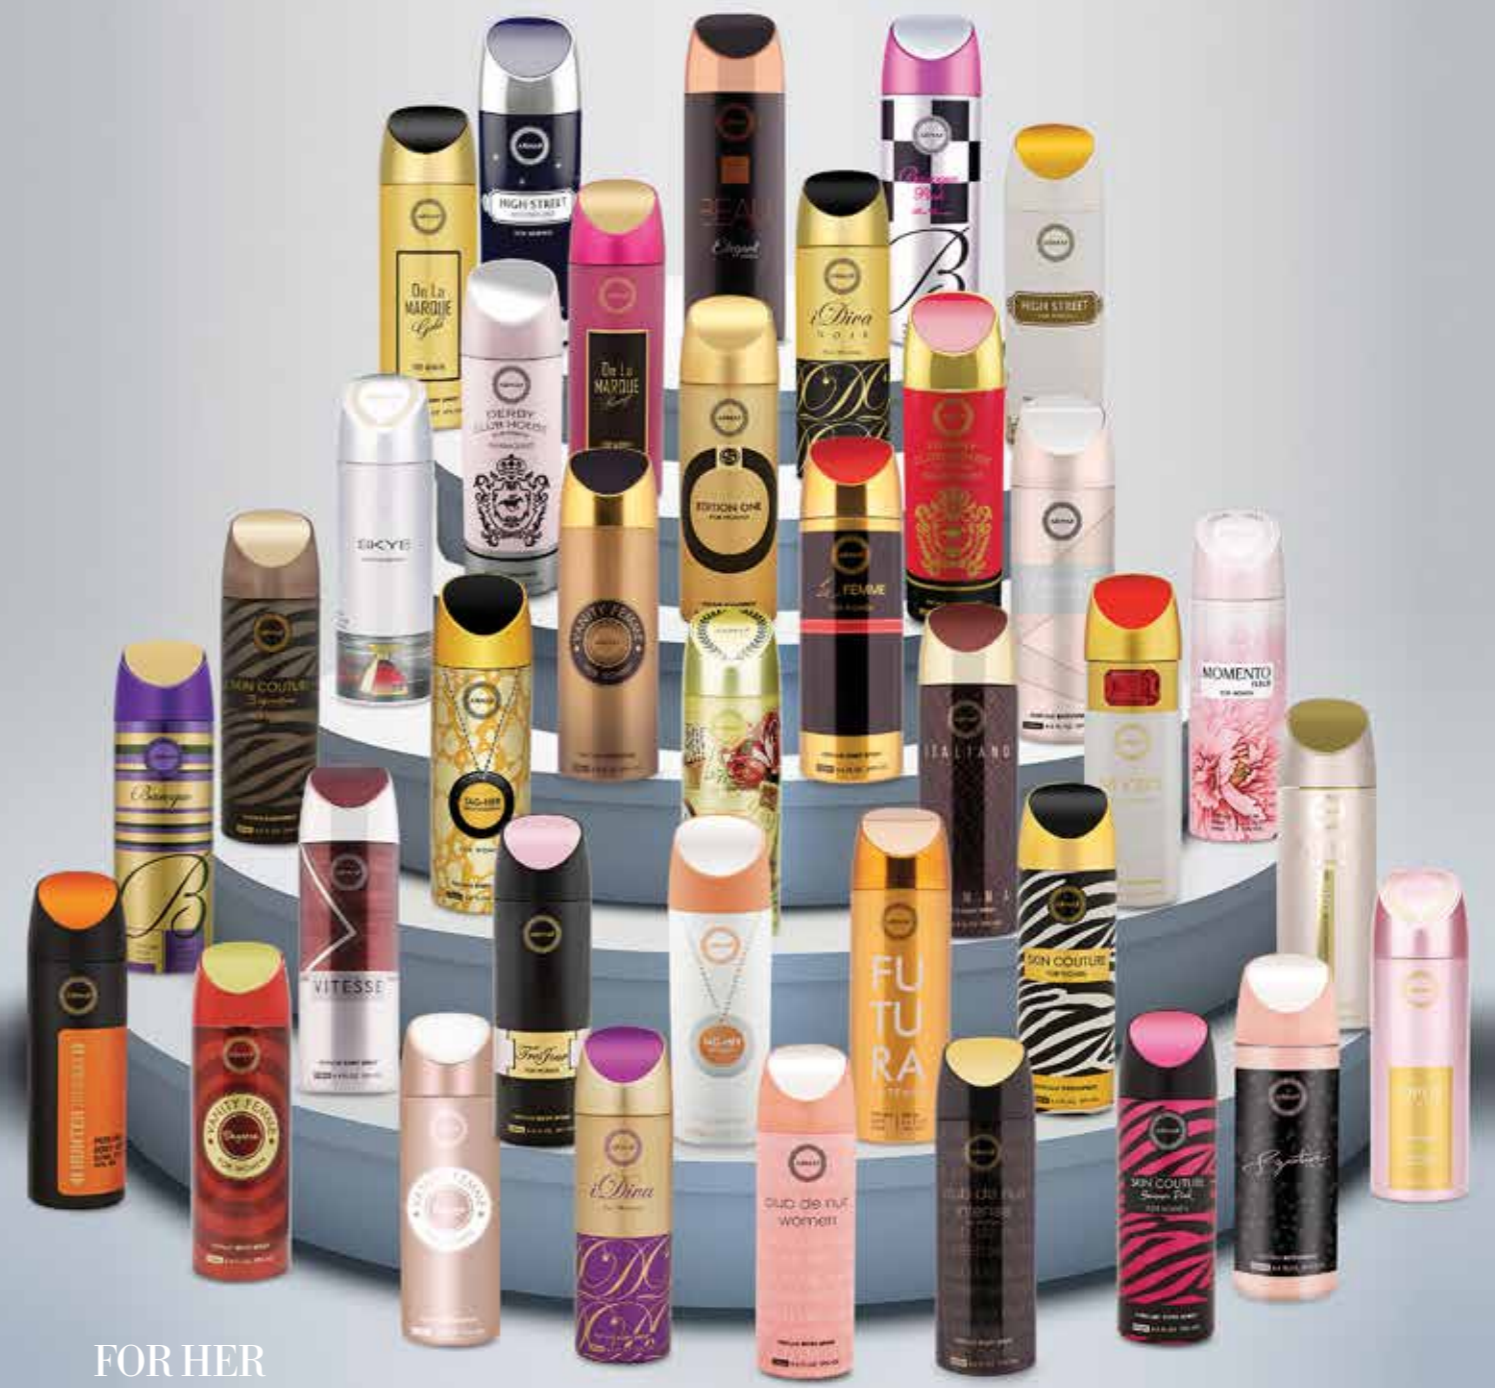

BODY SPRAYS

PERFUME BODY SPRAY 250ml | 8.5 FL.OZ

THE PRIDE

THE PRIDE 250ml 8.5 FL.OZ
PERFUME BODY SPRAY

PERFUME BODY SPRAY

200ml | 6.8 FL.OZ

FOR HIM

FOR HER

PURE
PERFUME OILS

20ml PURE PERFUME OILS

FRAGRANCE
HAIR MIST

80ml HAIR MIST

GIFT SETS

VENTANA

4Pcs Gift set

- | | |
|---------------------|---------|
| Eau De Parfum | - 100ml |
| Perfumed Body Spray | - 50ml |
| Shower Gel | - 100ml |
| Shampoo | - 250ml |